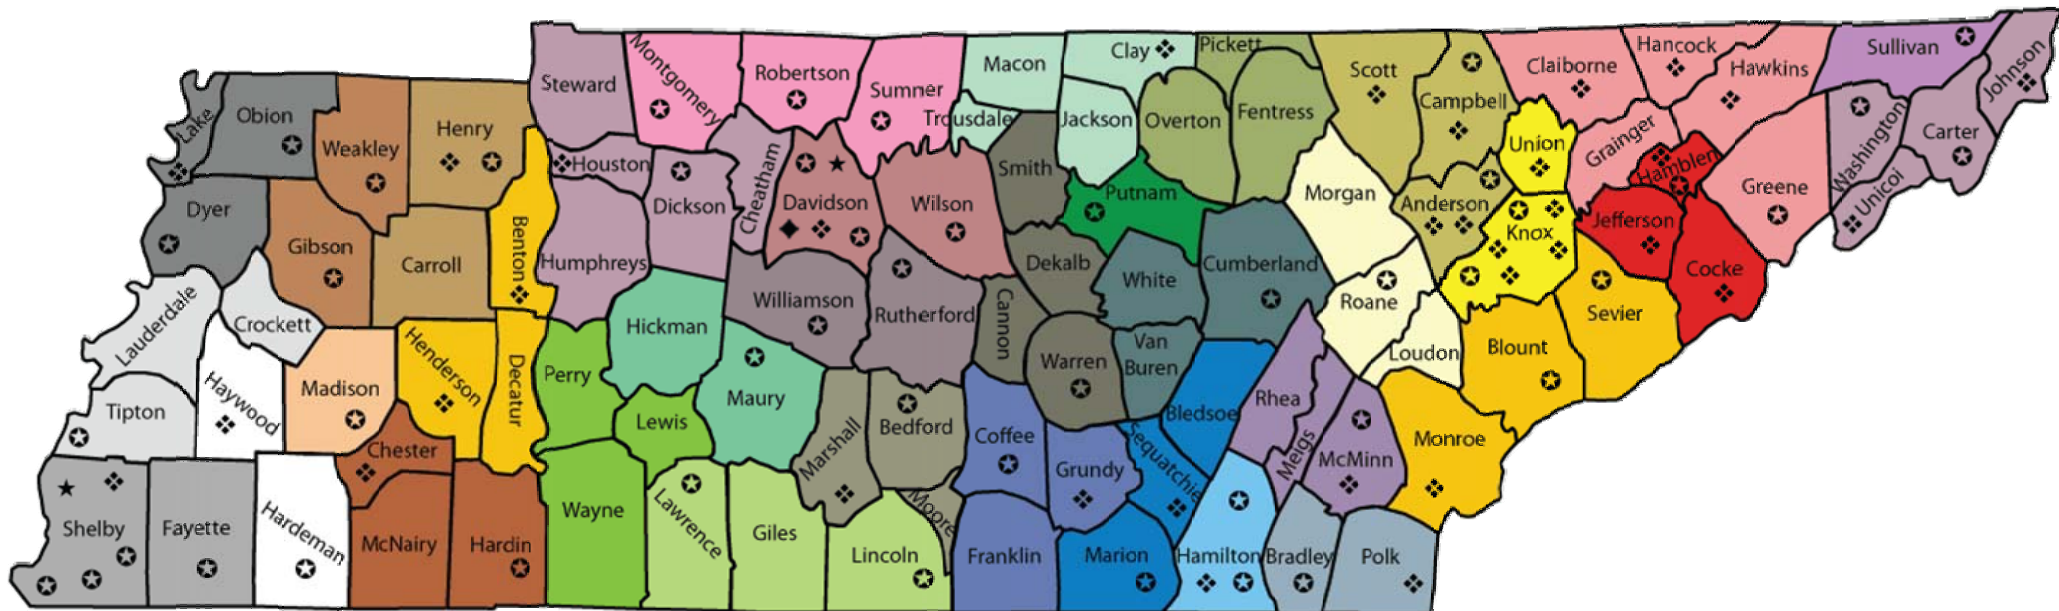

Department of Safety

Driver Service Center Locations

- ⊛ Driver Service Center (Full Service)
- ★ Express Station (Duplicates and Renewals Only)
- ⊠ County Clerk Location
- Reinstatement Services Only

Note: For location information, click on a symbol.

<http://www.tn.gov/safety/driverlicense/dlmap2.shtml>